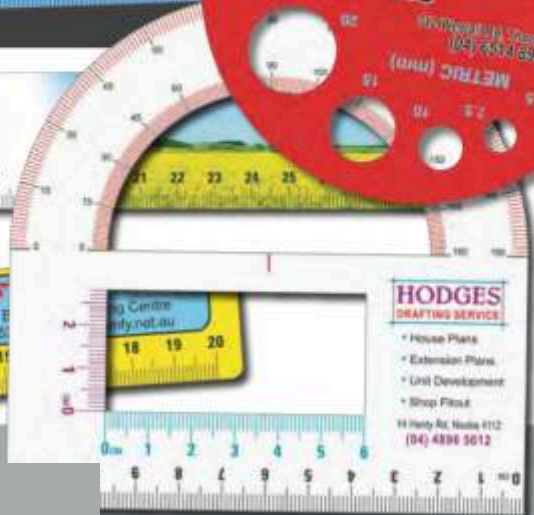

Flat Plastic Rulers Custom Shapes