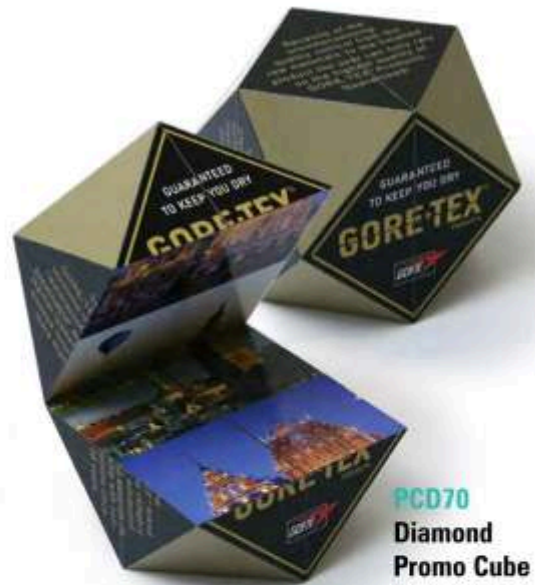

PROMO CUBES

The Promo Cube™ turns itself allowing picture to follow picture, text to follow text in an infinite loop.

These fun Promo-Cubes™ are a great catalogue, calendar or an invitation.

Magnetic snaps available as an option.

PCD70
Diamond Promo Cube
70 x 70mm