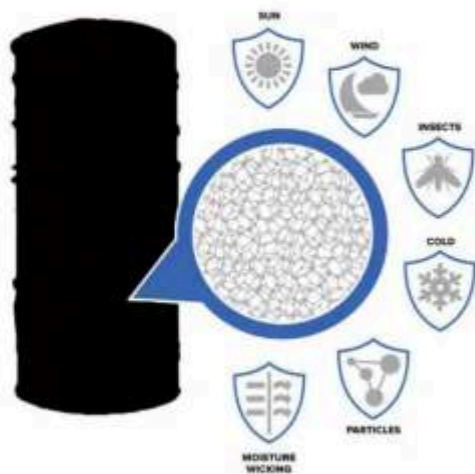

Print size: front and back panel, 50cm X 25cm each panel.

Material: Microfiber - 100% polyester, about 130gsm.

Endures multiple washes.

How Multi-Purpose Headwear can be worn

PROTECTION AGAINST

Promodomes Domed Stickers | PD