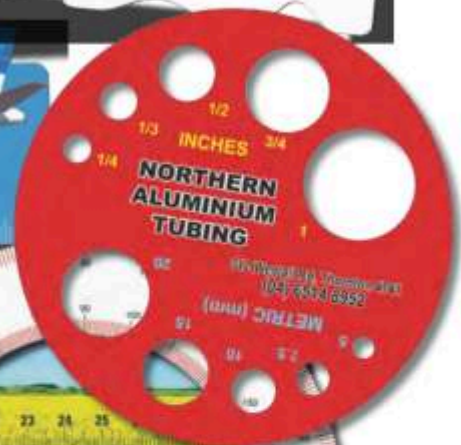

Flat Plastic Rulers

| FPR

Plastic full colour rulers.
 Printed in full colour.
 Available in many dimensions
 including custom scales.
 Allows for creative custom
 shapes.

Flat Plastic Rulers Custom Shapes