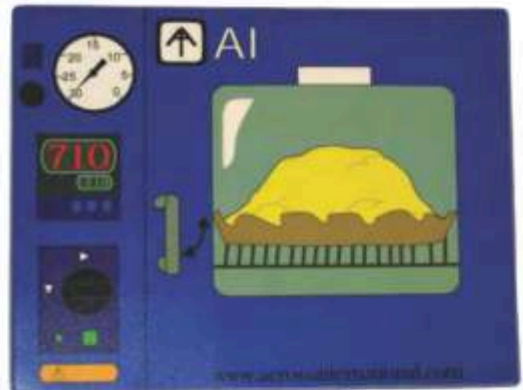

Welded Mouse Mat | WMM

Full Colour printed Mouse Mat with welded edges. Waterproof and cleans with a damp cloth. Size: 230 x 180mm and 1.5mm thick.